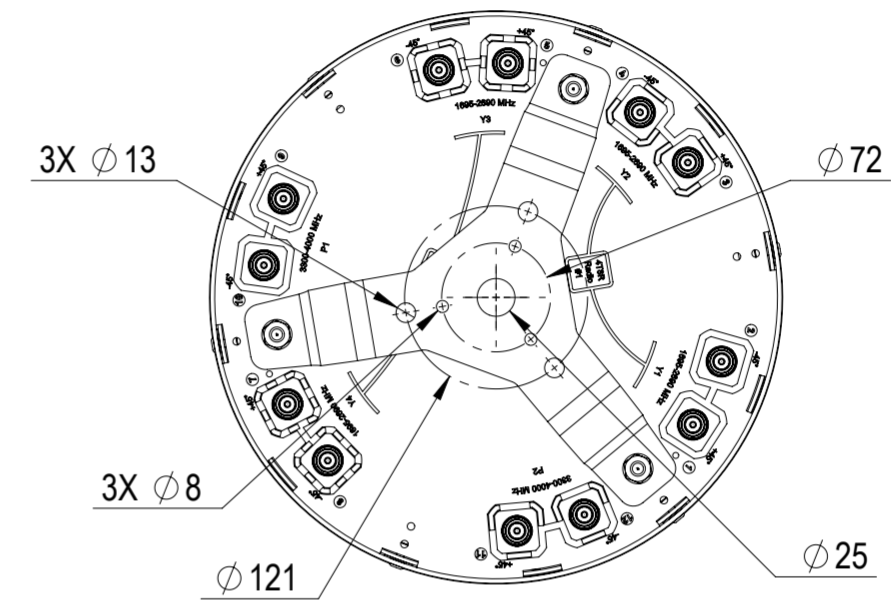

REVISION
A

V4SS-360S-HG-F2

VIEW A-A
SCALE 1 : 5
BOT BKT NOT SHOWN