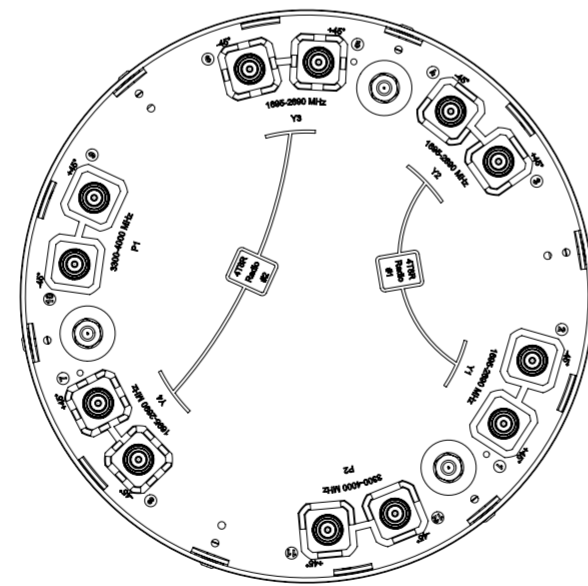

REVISION
A

V4SS-360S-HG-F2

VIEW A-A
SCALE 1 : 5
BOT BKT NOT SHOWN